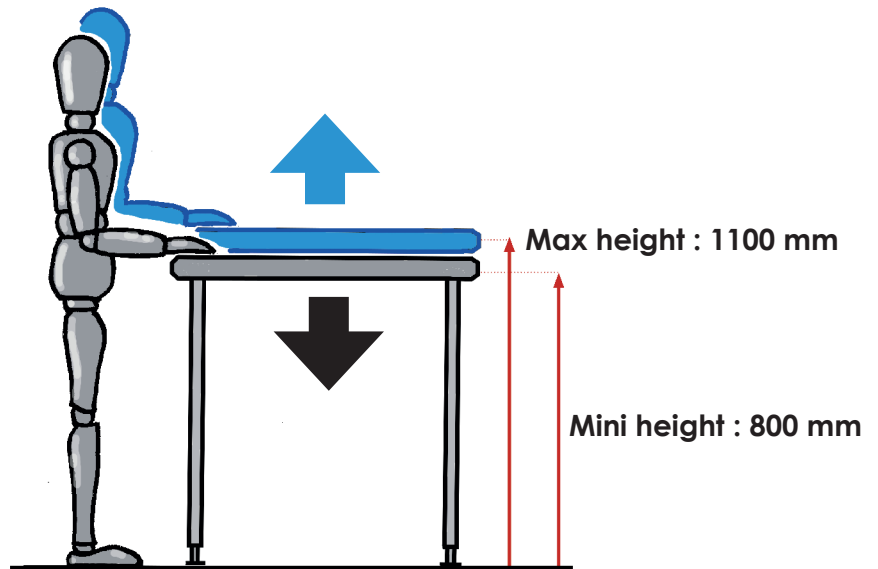

ERGONOMIX

— Be at the best level —

Ergonomix is an adjustable worktop. It allows everyone to work at a height that suits them, depending on their size or the task. Ergonomix helps reduce the risk of musculoskeletal injury, a leading cause of work absence.

EASY TO USE

Manual operation of the crank makes it possible to raise or lower the platform according to the user's needs. There is no electrical connection required.

ERGONOMIC

After adjusting the height, the crank can be folded under the worktop, avoiding the risk of snagging or shocks.

STABLE AND SOLID

The robust pump and cylinder guidance system combine with the welded and reinforced table frame, to ensure perfect worktop stability during ascent, descent and use.

WIDE RANGE

Ergonomix, **40 available models** : free-standing worktop, worktop with upstand, with or without lower shelf and with or without wheels. Ergonomix can also be equipped with an optional drawer.