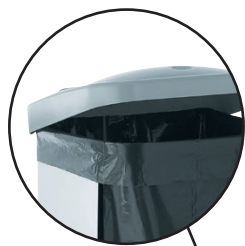

Sturdiness:

Very rigid bag support consisting of a 4 mm flat bar plus elastic strap bag fixing system.

Ergonomic:

Oversized carrying handle and easily accessible wide pedal.

Simplified closure.

Acoustic comfort :

Injection moulded polypropylene lid, rigid and noiseless.

Easy use:

Thanks to the wheels Ø 150 mm for easy movement.

Reliability:

Sturdy, reliable lid lifting system with double stainless steel rod.

Flash on our documentation !